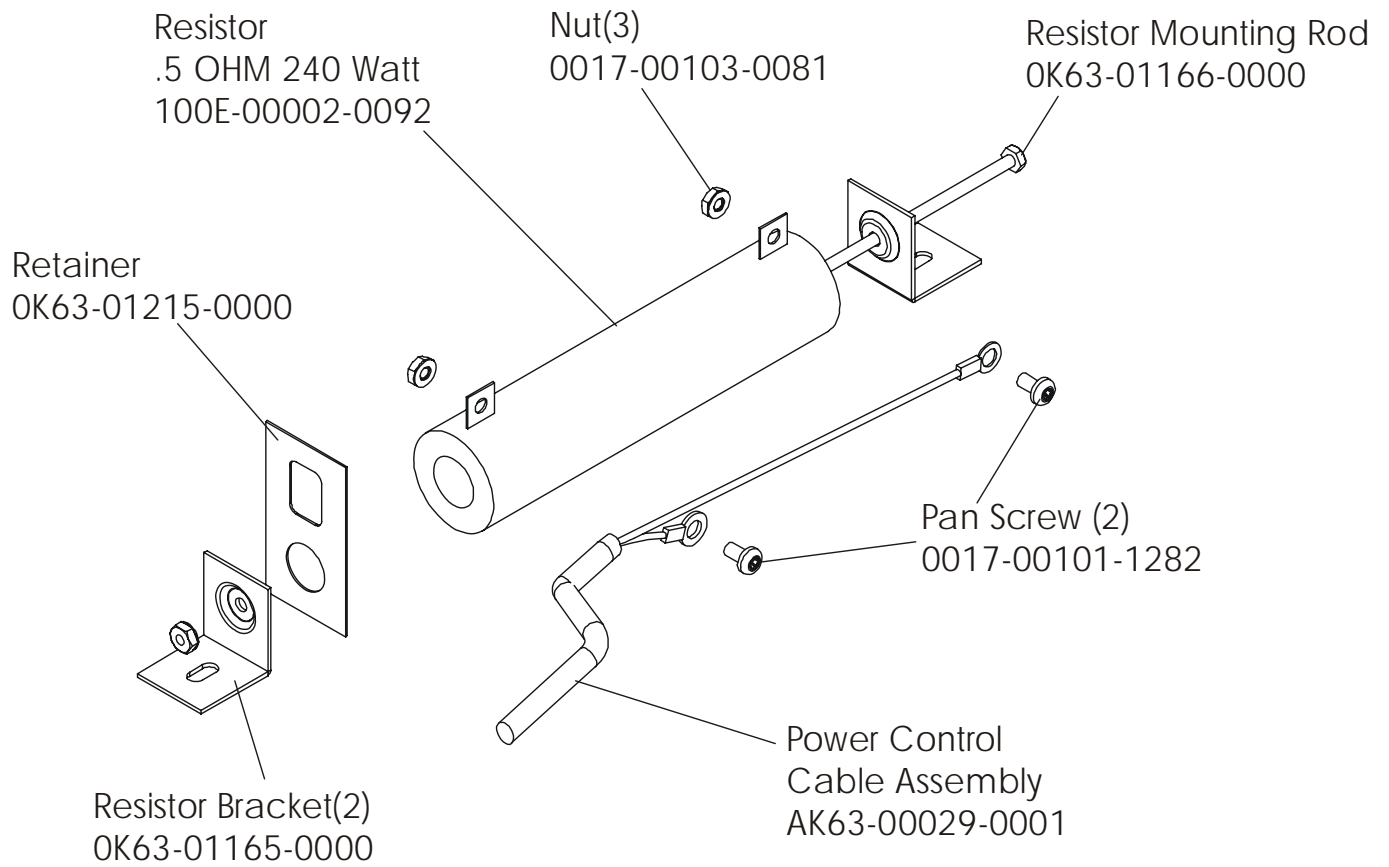

ARCTIC SILVER 95CW
Resistor Assembly- AK63-00047-0001

95CW-0XXX-02
S/N CCR100000 and UP